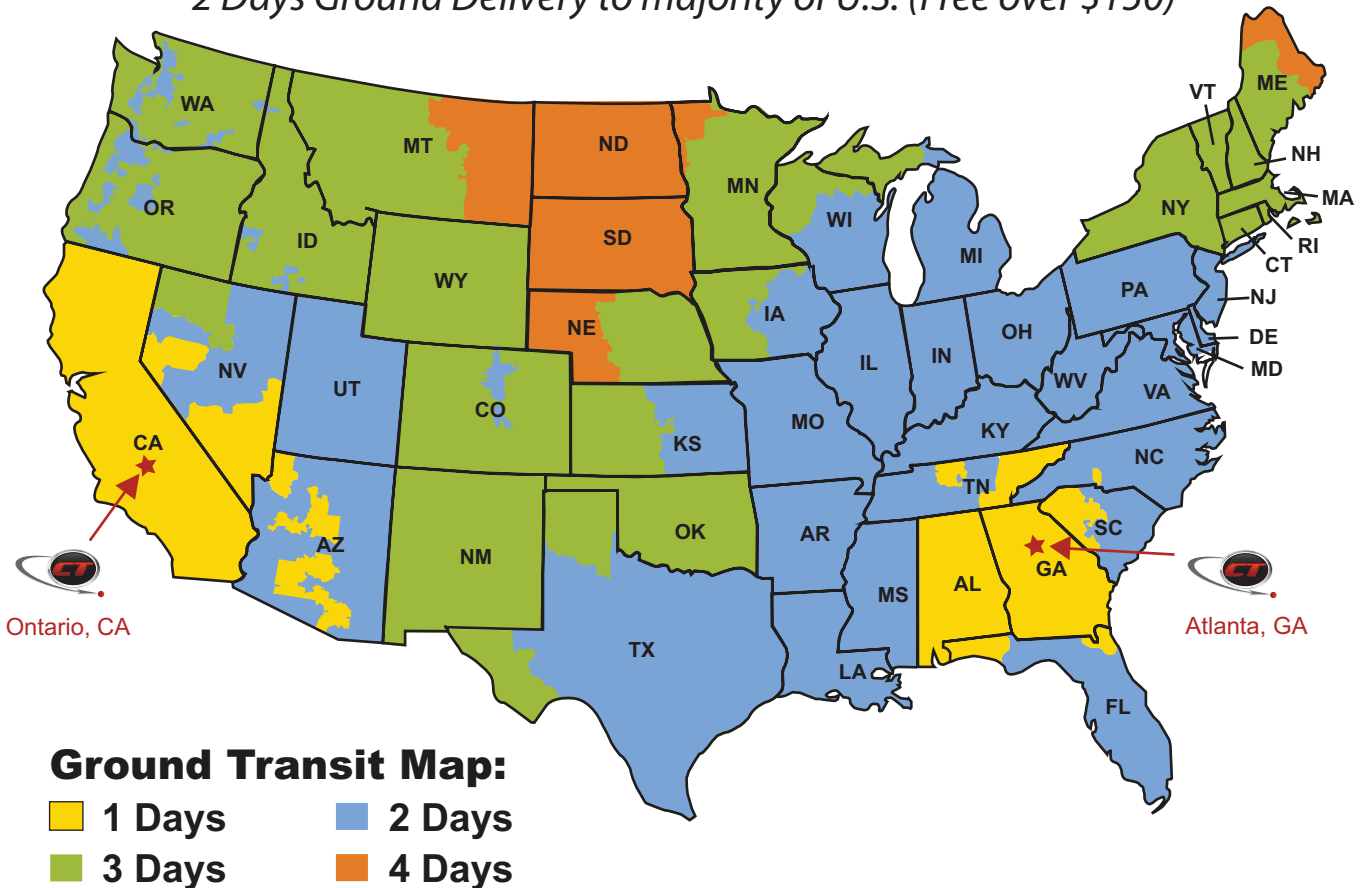

**Now all orders
placed by 7:00 EST**

Will Ship the Same Day!

Call Us At: 1-800-396-2679
www.CopyTechnologies.com

FREE GROUND SHIPPING
On orders of \$150 or more

Transit Map & Shipping Details

NOW Shipping from East and West Coast Warehouses
2 Days Ground Delivery to majority of U.S. (Free over \$150)

FedEx® FREE Ground Shipping on orders over \$150

- Flat \$7.50 for orders under \$150
- Shipping same Day until 7:00 EST
- Guaranteed 1-2 day delivery to majority of U.S.
- Discounted Overnight and 2nd-Day Air Rates